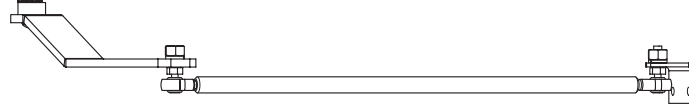

Length
21.5"

Overhead clearance
is commander cover height 6.25"
plus 1" from top of door; total
minimum overhead clearance is 7.25"
from top of door.

Left hand swing out
Pn: 300705
Stand in front of Commander
Door opens away from you

Install the back plate 1"
above the top of the door.

1"
Top of door

Minimum
overhead 7.25"
clearance

Left hand
swing out 300705