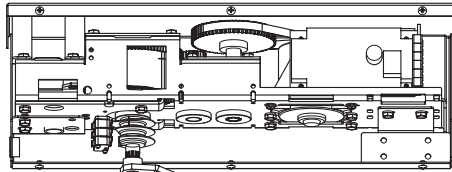

Length
21.5"

Overhead clearance
is commander cover height 6.25"
plus 1" from top of door; total
minimum overhead clearance is 7.25"
from top of door.

Left hand swing out
Pn: 300705
Stand in front of Commander
Door opens away from you

Install the back plate 1"
above the top of the door.

1"
Top of door

Minimum
overhead 7.25"
clearance

Left hand
swing out 300705