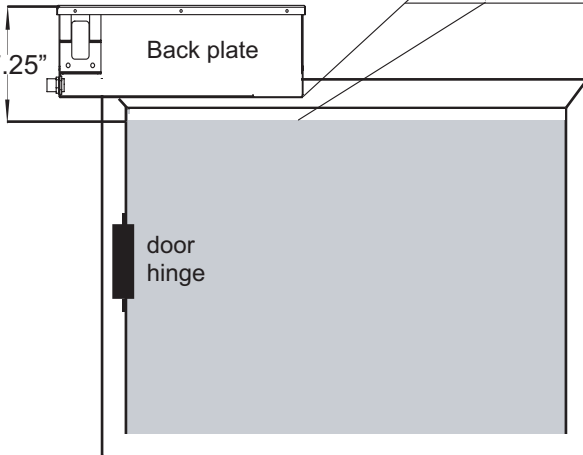

Length
21.5"

Overhead clearance
is commander cover height 6.25"
plus 1" from top of door; total
minimum overhead clearance is 7.25"
from top of door.

Left hand swing out
Pn: 300705
Stand in front of Commander
Door opens away from you

Install the back plate 1"
above the top of the door.

1"
Top of door

Minimum
overhead 7.25"
clearance

Left hand
swing out 300705