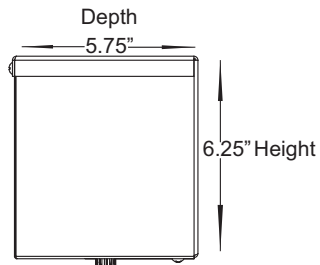

Length
21.5"

Overhead clearance
is commander cover height 6.25"
plus 1" from top of door; total
minimum overhead clearance is 7.25"
from top of door.

Left hand swing out
Pn: 300705
Stand in front of Commander
Door opens away from you

Install the back plate 1"
above the top of the door.

1"
Top of door

Minimum
overhead 7.25"
clearance

Left hand
swing out 300705